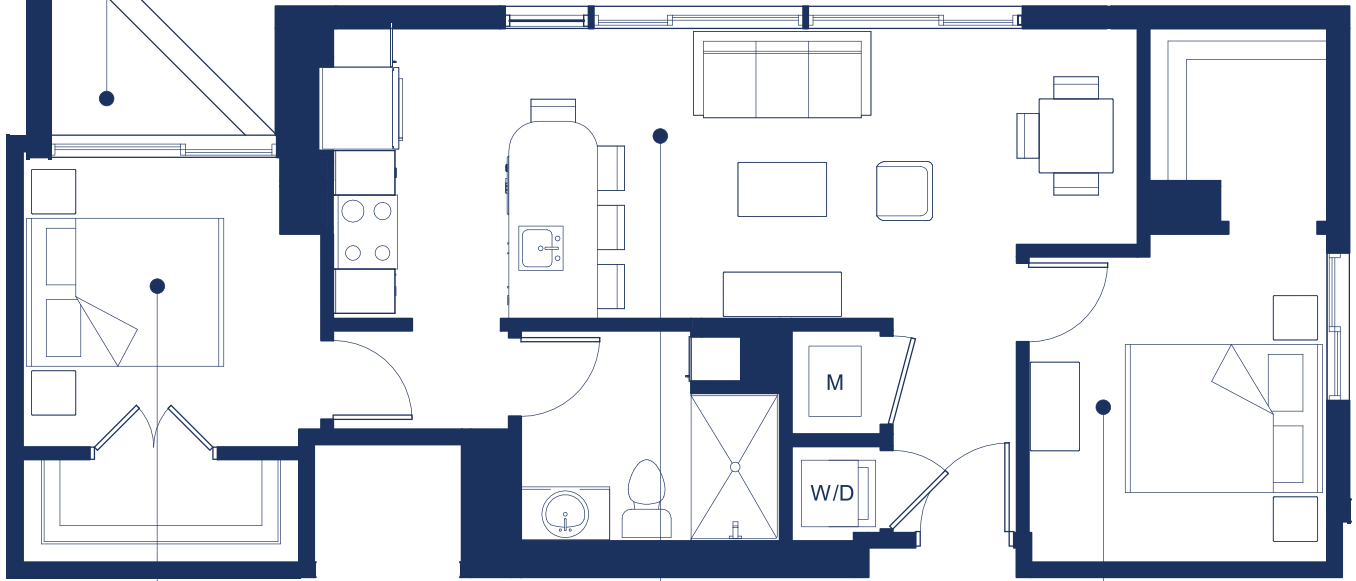

PATIO

available on select units

BEDROOM A

10'0" x 9'9"

LIVING/DINING

19'9" x 9'9"

BEDROOM B

10'0" x 10'3"

ATLAS

APARTMENT NAME
PARIS

VIEW
NORTH
OR
SOUTH

BED/BATH
2 / 1

SQUARE FOOTAGE
808