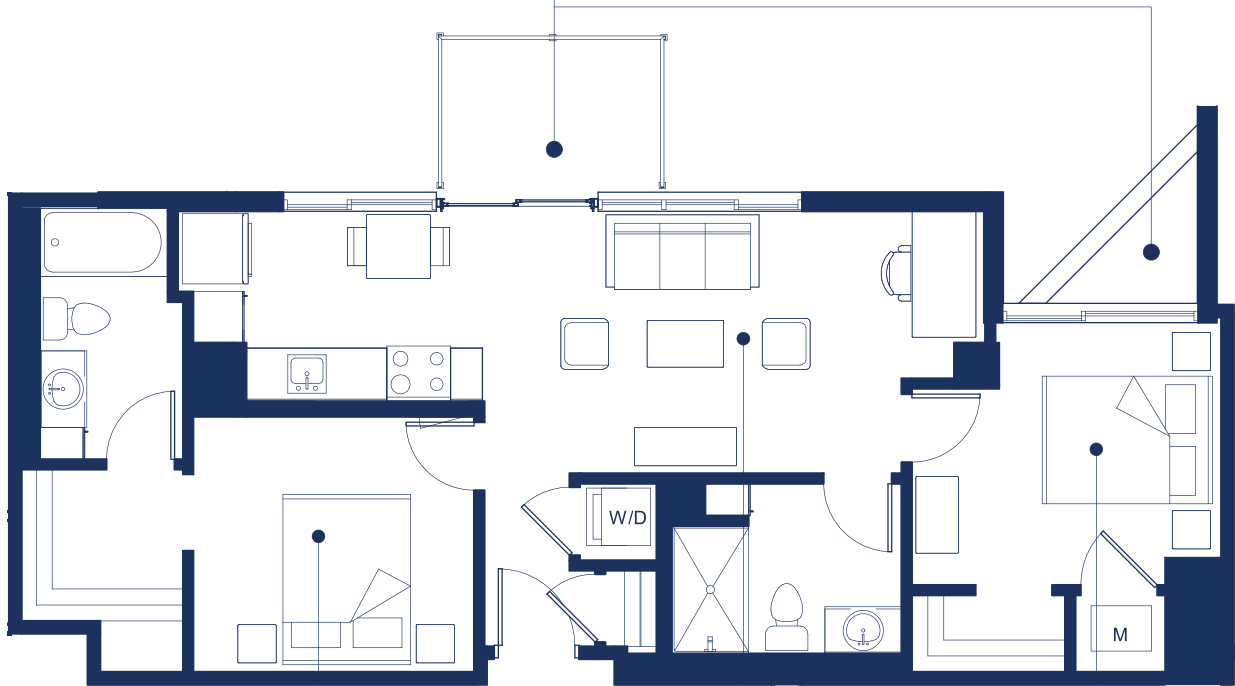

BALCONY/PATIO

available on select units

BEDROOM A

11'0" x 10'0"

LIVING/DINING

16'3" x 10'3"

BEDROOM B

12'0" x 9'0"

ATLAS

APARTMENT NAME
OSLO

VIEW
ATRIUM

BED/BATH
2 / 2

SQUARE FOOTAGE
877