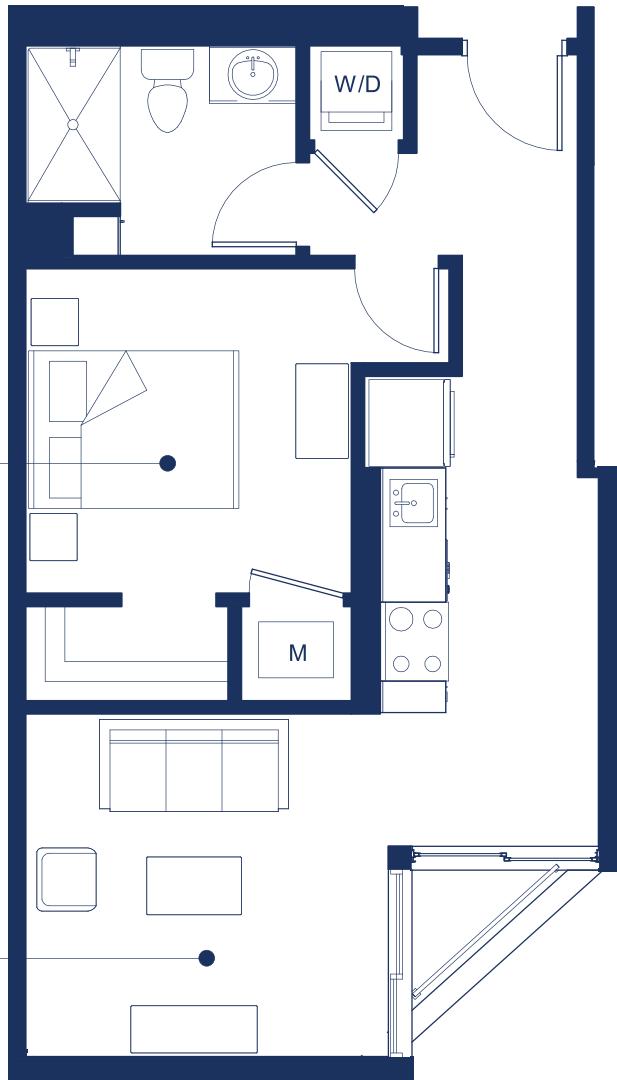

**BEDROOM**  
10'3" x 10'3"

**LIVING**  
11'6" x 10'9"

.....  
**ATLAS**  
.....

**APARTMENT NAME**  
NEW YORK

**VIEW**  
ATRIUM

**BED/BATH**  
1 / 1

**SQUARE FOOTAGE**  
580